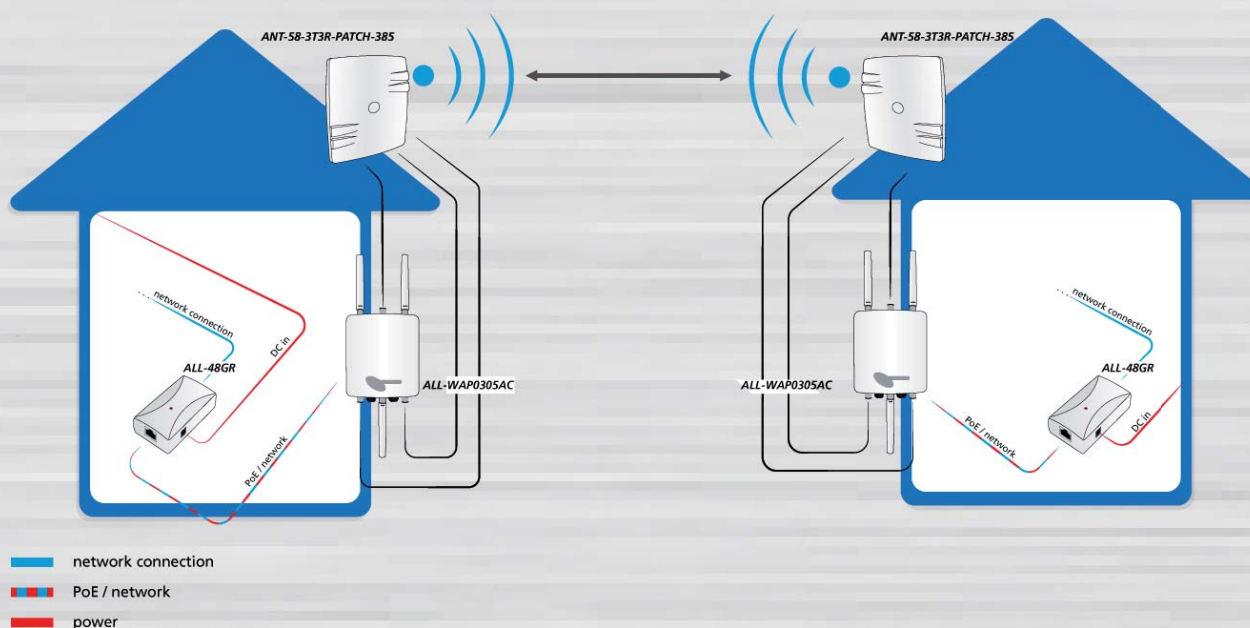

Examination example:

ALL-WAP0305AC

Building to Building

Accessories:

116361	ALLNET Wireless AC 1200Mbit USB 3.0 Wireless Stick ALL-WA1200AC
113600	ALLNET Wireless N 300Mbit USB-MINI-PEN Adapter ALL0233DB DualBand 2,4GhZ & 5GhZ
18971	ALLNET Antenna 2,4 GHz 12dBi Omni outdoor N-Type
109373	ALLNET Antenna 5,8 GHz 16dBi Sectorial 120° MIMO dual-polarized outdoor N-Type L-com
22466	ALLNET Antenna 2,4 GHz 15dBi Sectorial 180° outdoor N-Type L-com
90403	ALLNET Antenna-cable LMR-195 N-Type(m) <> N-Type(m) 150 cm
90404	ALLNET Antenna-cable LMR-195 N-Type(m) <> N-Type(m) 300 cm
90405	ALLNET Antenna-cable LMR-195 N-Type(m) <> N-Type(m) 500 cm
114579	ALLNET IP-Cam MP Outdoor Full HD Mini Bullet ALL-CAM2397-LE IP66
114619	ALLNET IP-Cam MP Outdoor Full HD 3M MiniDome ALL-CAM2388-LVE
89537	ALLNET PoE Injector Gigabit ALL0489V2 - 802.3af/at HPoE 30W
98555	ALLNET Switch smart managed 8 Port HPoE incl. 2 Combo Ports (RJ/SFP), 240W power budget, ALL8809WMP
93392	ALLNET Switch unmanaged 8 port Gigabit HPoE, 4x PoE+ oder 8x PoE, fanless, internal power supply, 19" ALL8808PoE
113199	ALLNET Switch full managed 24 Port Gigabit HPoE nach 802.3af und 802.3at incl. 2 Giga Combo Ports (RJ/SFP) ALL-SG8926PM