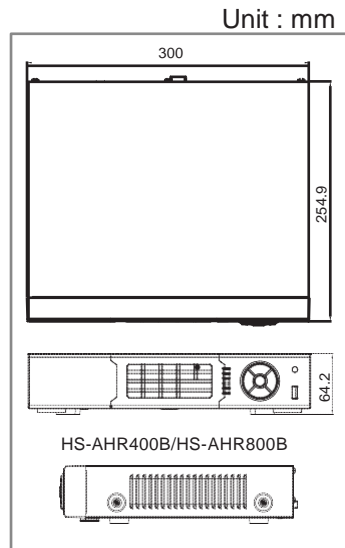

SPECIFICATIONS:

Model		HS-AHR400B	
Input	AHD	4CH	
	IP	1CH	
Simultaneously Local Playback		4CH AHD or 1CH IP	
Output	VGA	1 (Max : 1920 x 1080)	
	HDMI	1 (1920 x 1080)	
	CVBS	1 (Simultaneously or SPOT)	
Color		6.7 million	
Display Channel		1 / 4	
Sequence Display		Available	
Display Resolution		1920(H) x 1080(V)	
Recording Resolution	AHD	1080P	1920 x 1080@48fps
		720P/1080Lite	1280 x 720@100fps
		960H	960 x 480@100fps
	IP	3MP	N/A
		1080P	1920 x 1080@30fps
		720P	1280 x 720@30fps

AHR-400B

4CH 1080P/720P/960H AHD DVR

Dimension:

SPECIFICATIONS:

Model	HS-AHR400B
Record Quality	Highest / Higher / Medium / Lower / Lowest
Compression Method	H.264 High Profile
Recording Mode	Auto / manual / schedule / motion / alarm
Multi-task	Live / Record / Play / Network / Backup
Motion Detect	22 x15 grids camera for all channel
Backup	USB 2.0 / Network remote backup
Storage	SATA x 1 (8TB)
Audio Input	RCA x 4
Audio Output	RCA x 1
Alarm Input	4
Alarm Output	1
HDD Record Mode	Full stop / overwrite
PTZ Control	PELCO-P, PELCO-D, CoC(UTP)
Mobile Surveillance	iPhone / iPad / Android
Ethernet	10/100 M Base-T
Network-Function	Support licensed CMS(100CH) / EMAP/ IE
Network Connection	TCP/IP, PPPoE, DHCP, DDNS(Auto DDNS)
Client Application	Display / Playback / Backup / DVR control / PTZ Control
Power Source	DC12V
Operating Temperature	5°C~40°C (41°F~104°F)
Operating Humidity	Less than 90%
Dimension	300(W) x 64.2(H) x 254.9(D)mm