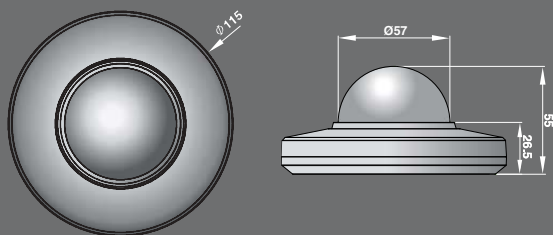

# Full HD Resolution Mini Fixed DOME CAMERA

The Perfect Addition to Any CCTV System

NDT-7202/7212 Mini Fixed DOME CAMERA

- » The network cameras offer advanced IP features and performance with Full-HD resolution real-time H.264 .

## » Key Features

- 1920 x 1080p Resolution Supported
- 2DNR(2 Dimensional Noise Reduction)
- ONVIF Supported
- BLC(Back Light Compensation)
- Micro SD Supported
- Multiple Compression (H.264, MPEG4, MJPEG )
- Triple Streaming
- Cross Web-Browsing
- Motion Adaptive Transmission
- Dynamic Adjustable Bit Rate
- Event Buffering
- FTP Image Upload
- Web Casting
- Password Protection, IP Filtering
- DDNS Supported
- Auto exposure (AE)
- Auto White Balance (AWB)
- Privacy Masking

## » Dimensions

Unit: mm