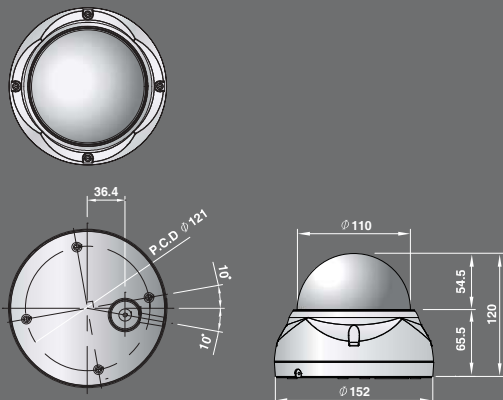

» Dimensions

Unit: mm

» Technical Specification

Model	NVT-4211R
IMAGE	
Image Sensor	1/2.8" CMOS
Effective Pixel	1920(H) x 1080(V)
Lens	Thamron 3.0mm ~ 9mm, F1.2 Motorized Lens
Scanning Mode	Progressive Scan
Min. Illumination	Color: 0.2 Lux, B/W: 0 Lux @ F1.2, 50IRE
IR	24 x IR(25m)
AE/AWB	Yes
DNR	2DNR
D&N	True D&N (IR-cut filter)
WDR	No
BLC	BLC
VIDEO	
Video Out	Yes (D1 for Installation)
Progressive Encoding	Yes
Compression	H.264(BP/MP/HP), MPEG4(ASP/SP), MJPEG
Resolution Supported	1080p, 720p, D1, Half-D1, VGA, QVGA, CIF
Frame Rate	30fps @ H.264 1080p 30fps @ H.264 720p
Multiple Streaming	Triple(2x H.264 and 1x MJPEG)
IN/OUT	
Audio In/Out	Yes
Alarm In/Out	Yes
Ethernet	10/100Mbps
Local Storage	Micro SD
WiFi	No
PIR Sensor	No
Built-In Mic/Speaker	No
White LED	No
FEATURE	
Motion Detection	Yes (Total 16 Include/Exclude windows)
Event Buffering (Pre & Post)	Yes (up to 64MB)
Privacy Masking	Yes (8 windows)
Auto Focus when D/N Transition	Yes
Remote Focus & Zoom Control	Yes
Cross Web Browser	Safari, Firefox, Google Chrome
FTP Image Upload	Yes
ONVIF Certificate	Yes
SYSTEM	
Network Time Sync	Yes
Zero Configuration	Yes
Security	Password Protection, IP Filtering, HTTPS, SSL
NETWORK	
Max. Connections	10
Protocols	IPv4/IPv6, Manual, TCP/IP,UDP,HTTP,RTSP,RTSPNTP, DHCP,SMTP,DDNS,HTTPS,RTCP,FTP,Zeroconfig,Bonjour
NAS Support	Yes
JPEG push	Yes
DDNS	Yes (DDNS)
Remote Client	Web, SmartManager, NC-Titanium
MISCELLANEOUS	
Weatherproof	Yes
PoE	802.3af Class 2
Power	PoE , DC12V, AC24V
Power Consumption	Max. 6.5W
Operating Temperature	-10°C ~ 50°C
Humidity	0~90% RH
External Dimension	120(H) x 152(ø)mm
Approvals	FCC, CE, UL