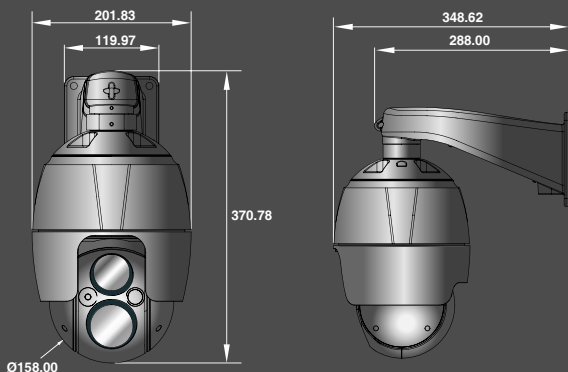

Megapixel Outdoor Night Vision Solution

30x Full-HD IR SPEED DOME NETWORK CAMERA

The Perfect Addition to Any IP Based CCTV Systems

NFX-12053B1 IR SPEED DOME CAMERA

- The network camera offers advanced IP features and performance with Full-HD resolution real-time H.264 with 60fps.

➤ Dimensions

Unit: mm

➤ Technical Specification

Model	NFX-12053B1
IMAGE	
Image Sensor	1/2.8" SONY Exmor CMOS
Lens	4.3mm ~ 129.0mm 30x A/F Optical Zoom, 16x Digital Zoom
Scanning Mode	Progressive Scan
Min. Illumination	Color: 0.5Lux, B/W: 0.1Lux
AE/AWB	Yes
DNR	Yes
D&N	True D&N (IR-cut filter)
WDR	Yes
DIS	Yes
BLC	Yes
Built-in IR	Yes
Video	
Progressive Encoding	Yes
Compression	H.264 (BP/MP/HP), MJPEG
Resolution Supported	1920 x 1080p
Max. Frame Rate	1080p@60/50fps, 1080p@30/25fps
Multiple Streaming	Triple Stream (2x H.264 and 1x MJPEG)
IN/OUT	
Audio In/Out	In x 1 / Out x 1 (G.711)
Alarm In/Out	In x 1 / Out x 1
RS-485	RS-485
Ethernet	10/100Mbps
FEATURE	
Motion Detection	Yes
Event Buffering (Pre & Post)	Yes
Privacy Masking	Yes
PrVA (Pre-recorded Voice Alert)	Yes (3 files)
Video Analytics	Yes
Cross Web Browser	Yes
FTP Image Upload	Yes
ONVIF Certificate	Yes (Profile-S)
SYSTEM	
Network Time Sync	Yes
Zero Configuration	Yes
Security	Password Protection, IP Filtering, HTTPS, SSL
NETWORK	
Max. Connections	10
Protocols	IPv4/IPv6, Manual, TCP/IP, UDP, HTTP, RTP, RTSP, NTP, DHCP, SMTP, DDNS, HTTPS, RTCP, FTP, Bonjour
NAS Support	Yes
JPEG push	Yes
DDNS	Yes
Remote Client	Web, NC-Titanium, SmartManager
MISCELLANEOUS	
Weatherproof	IP66
Power	12VDC
Power Consumption	36W (with IR)
Operating Temperature	-20 °C ~ 50 °C
Humidity	0 ~ 90% RH
External Dimension	Ø201 x 370(H) mm
PTZ Function	
Pan Range	360° Endless
Pan Speed	Preset: Max.380°/sec, Manual: Max.380°/sec
Tilt Range	100° (-10° ~ 90°)
Tilt Speed	Preset: Max.380°/sec, Manual: Max.300°/sec
Preset	240
Optional Accessory	Power BOX (24VAC to 12VDC)